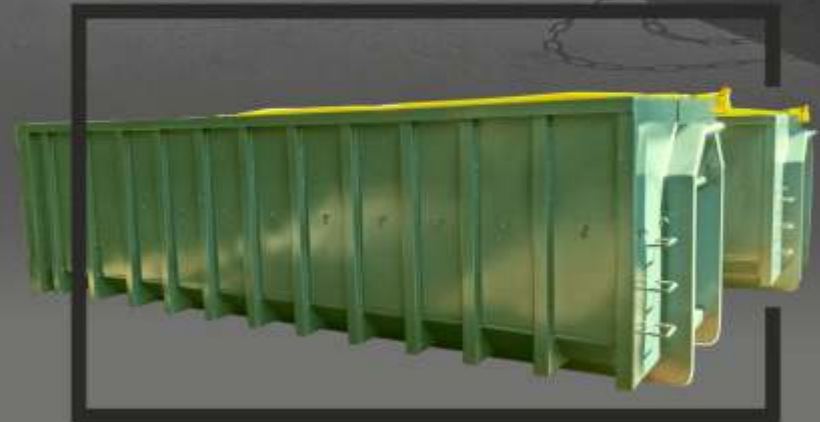

# MOBILE YARD RAMP

Electrical adjustment

Durable tires and wheel axle

Robust mesh bedding

Anti-slip and open hot-dip galvanized grids

Mechanical pump

Securing chains and clamps

MODEL	M-7.0	M-10.0	M-12.0	M-15.0	M-20.0
Loading capacity	7000 kg	10000 kg	12000 kg	15000 kg	20000 kg
Total weight	3300 kg	3800 kg	4100 kg	4400 kg	5400 kg
Overall width	2430 mm	2430 mm	2430 mm	2430 mm	2430 mm
Overall length	11500 mm	11500 mm	11500 mm	11500 mm	11500 mm
Usable width	2200 mm	2200 mm	2200 mm	2200 mm	2200 mm
Height adjustment range	800-1500 mm	800-1500 mm	800-1500 mm	800-1500 mm	800-1500 mm
Lip into the truck/container	2000x300 mm	2000x300 mm	2000x300 mm	2000x300 mm	2000x300 mm

# HOOK-LIFT CONTAINER

Model type	KK-12	KK-15	KK-20	KK-22	KK-30	KK-35	KK-37	KK-40
Volume	12 m <sup>3</sup>	15 m <sup>3</sup>	20 m <sup>3</sup>	22 m <sup>3</sup>	30 m <sup>3</sup>	35 m <sup>3</sup>	37 m <sup>3</sup>	40 m <sup>3</sup>
Overall length, mm	6000-6500 mm							
Overall width	2450 mm							

## ADDITIONAL COMPLECTATION:

Hydraulic rear door  
Lifting cover with a mechanical hydraulic pump  
Roll up awning  
Hardox steel metal

# SKIP CONTAINER

Model type	KK-4	KK-6	KK-8	KK-10
Volume	4 m <sup>3</sup>	6 m <sup>3</sup>	8 m <sup>3</sup>	10 m <sup>3</sup>
Sides	3-4 mm			
Floor	3-5mm			